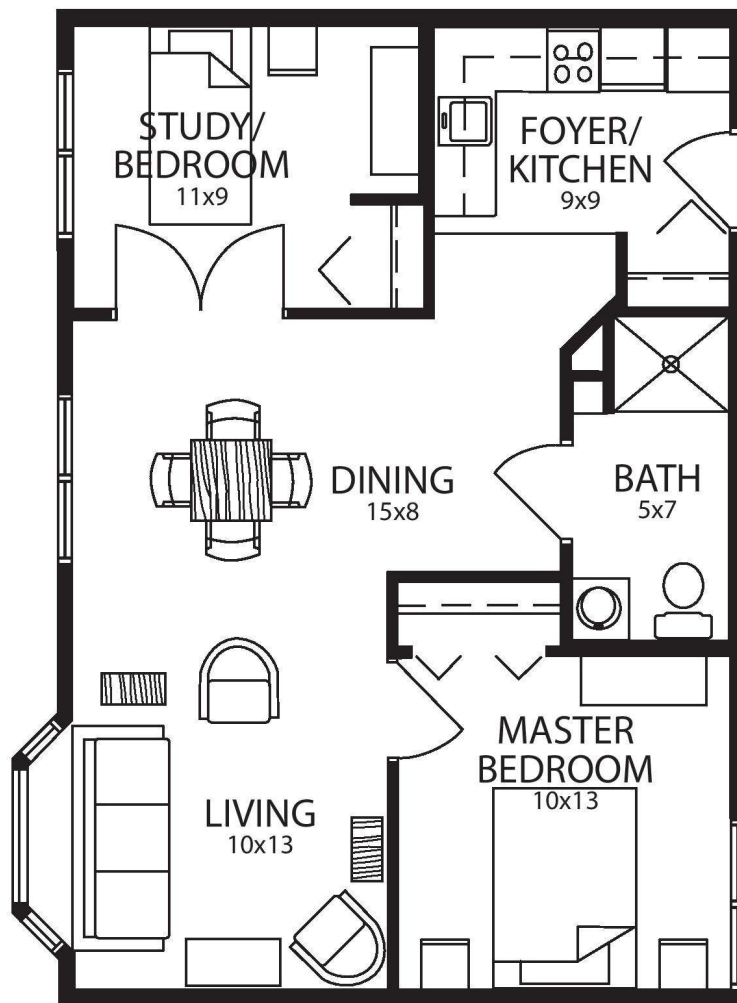

Arbor Terrace

Independent Living

TWO BEDROOM DELUXE APARTMENT

645 SQUARE FEET

507.288.4883 www.samaritanbethany.com